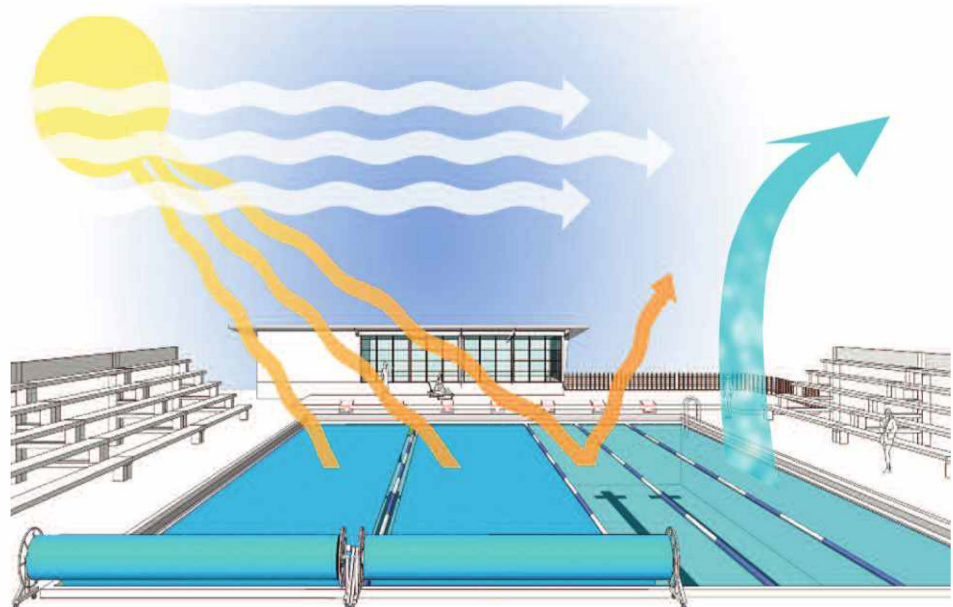

INSPIRED BY THE SUN

ROLL UP STATIONS

Care and handling of your solar blanket is easy with a Solar 2000 roll up station. Storing your pool blanket on a roller minimises the potential to damage the bubble material, and saves space and time.

Manufactured from Stainless Steel
Aluminium tube naturally anodized
All nylon fittings are UV stabilized
Castors available on request
One person operation

Easy removal of blanket
Custom made roll up to
suite your needs
Supplied with reflective
cover to protect blanket